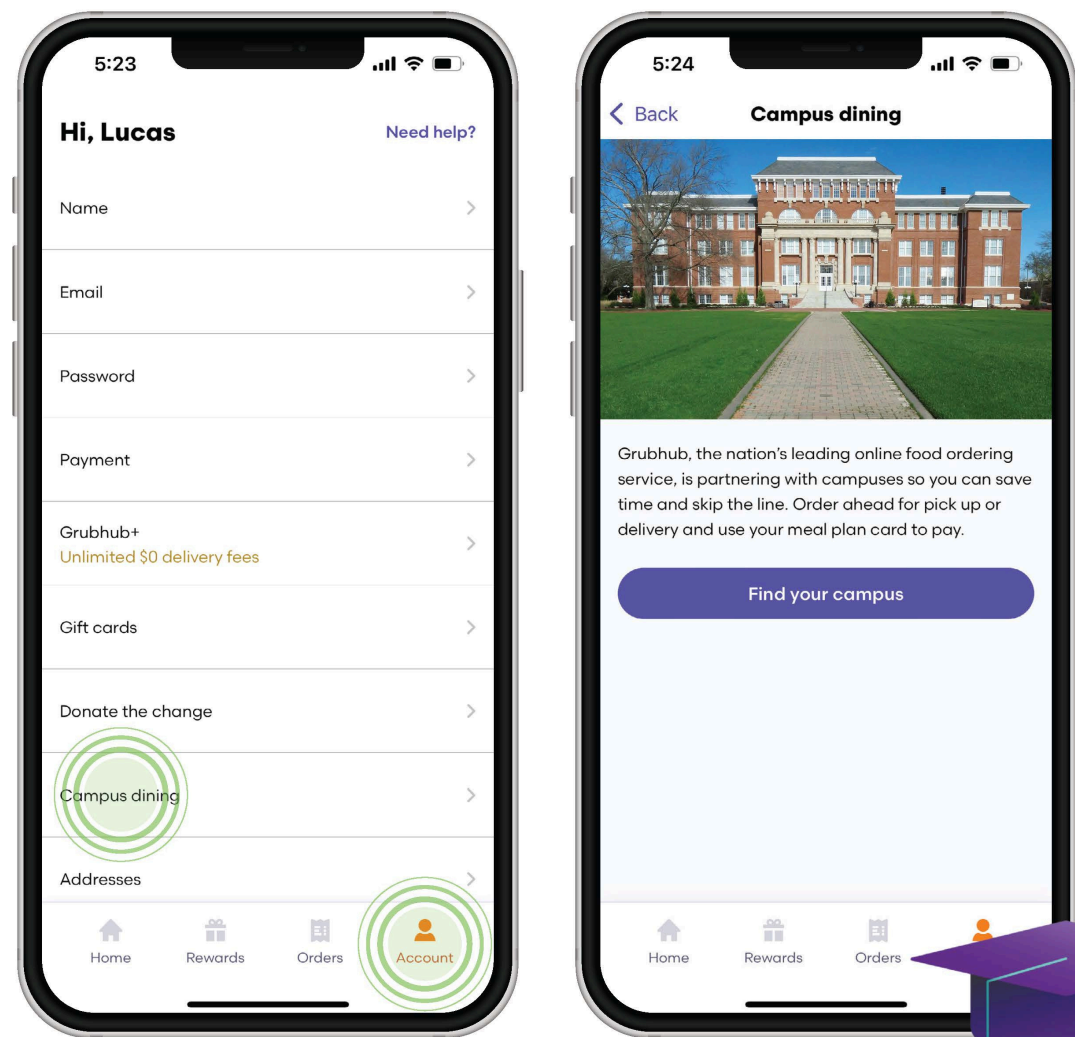

Welcome to Grubhub Campus Dining!

Download the Grubhub App & Go to Campus Dining to create your on-campus account.

Instructions

1

Download the Grubhub app and create a new account. If you already have an account, sign in.

2

Go to Account and click Campus Dining.

3

Select Mississippi State University and choose your affiliation.

4

Add campus card or go straight to the list of on-campus restaurants.