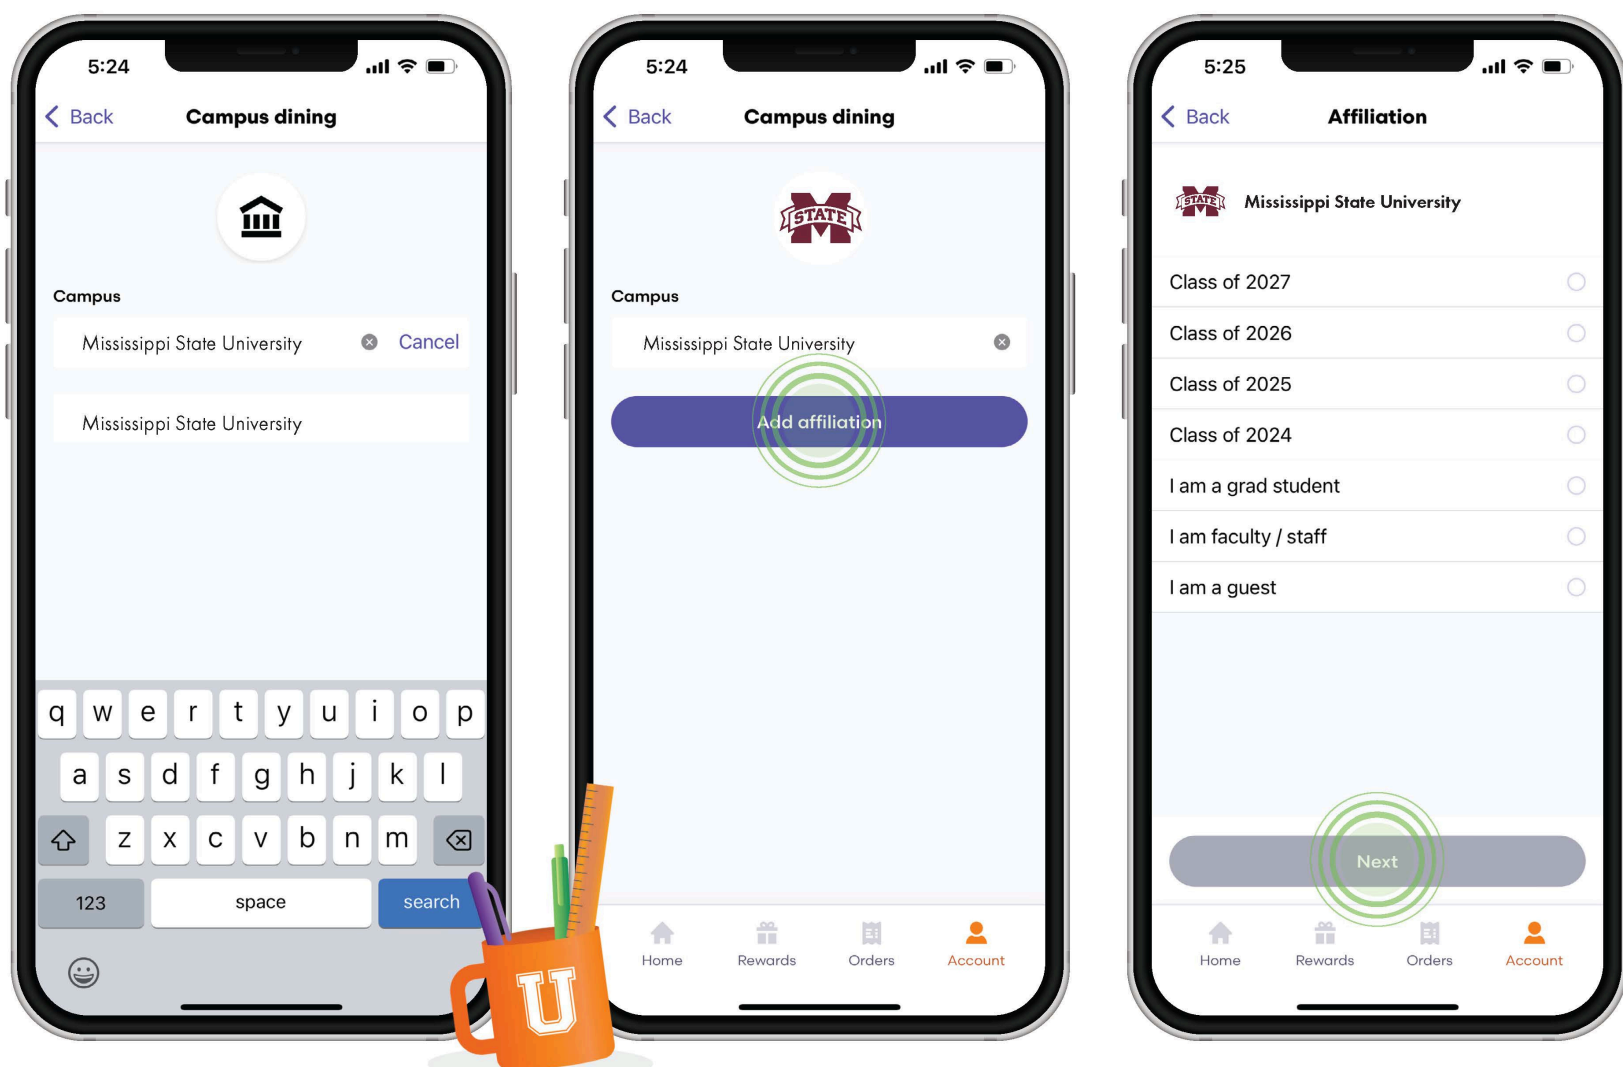

Welcome to Grubhub Campus Dining!

Download the Grubhub App & Go to Campus Dining to create your on-campus account.

Instructions

1

Download the Grubhub app and create a new account. If you already have an account, sign in.

2

Go to Account and click Campus Dining.

3

Select Mississippi State University and choose your affiliation.

4

Add campus card or go straight to the list of on-campus restaurants.